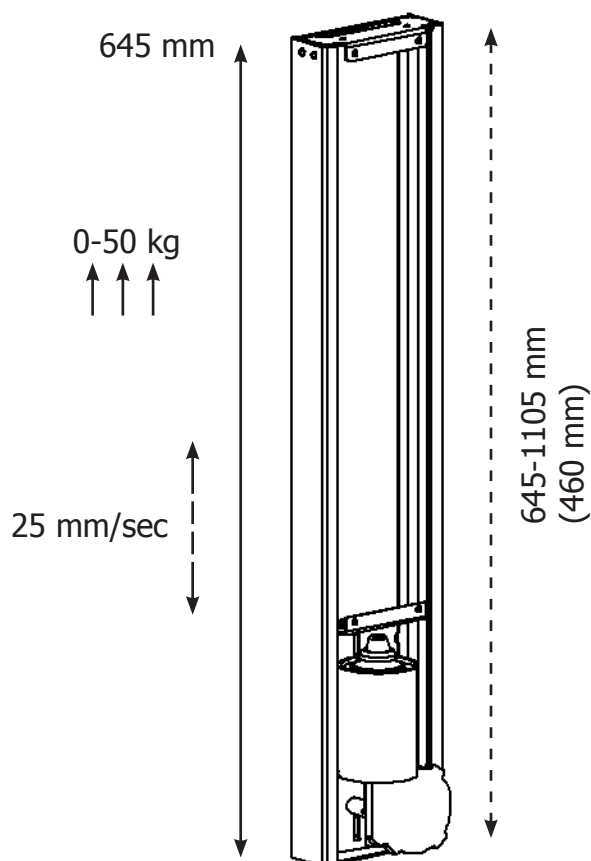

TS460B

TS460B

The TS460B is a small all-round electric TV lift. Usable in many kind of products such as kitchen cupboards, bed ends, office furnitures, campers, speedboats and more. Remote controlled with RF.

TS460 mounted with the MB460 brackets fits the following VESA:

200x200*
200x100*
100x100*
75x75*
50x50*

* only with MB460 mounted

KRYZA
TECHNOLOGIES
& ENTERPRISES